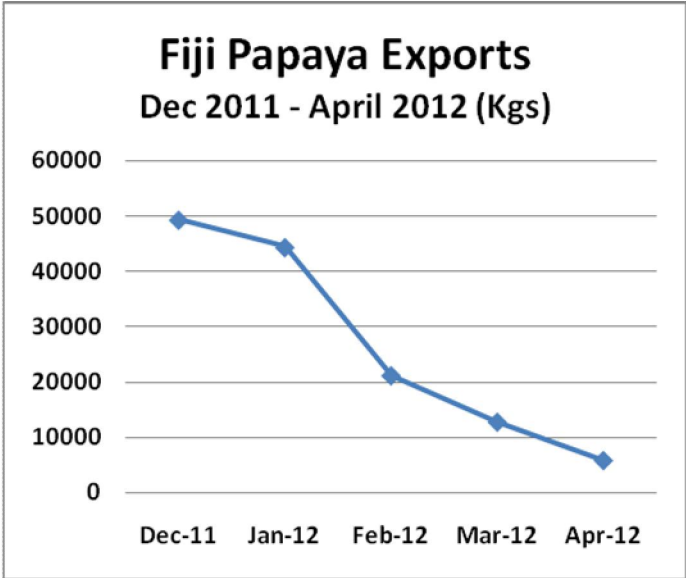

Commodity	Dec-11	Jan-12	Feb-12	Mar-12	Apr-12	Total
Papaya	49317	44354	21127	12726	5771	133295

Source: Nature's Way Cooperative